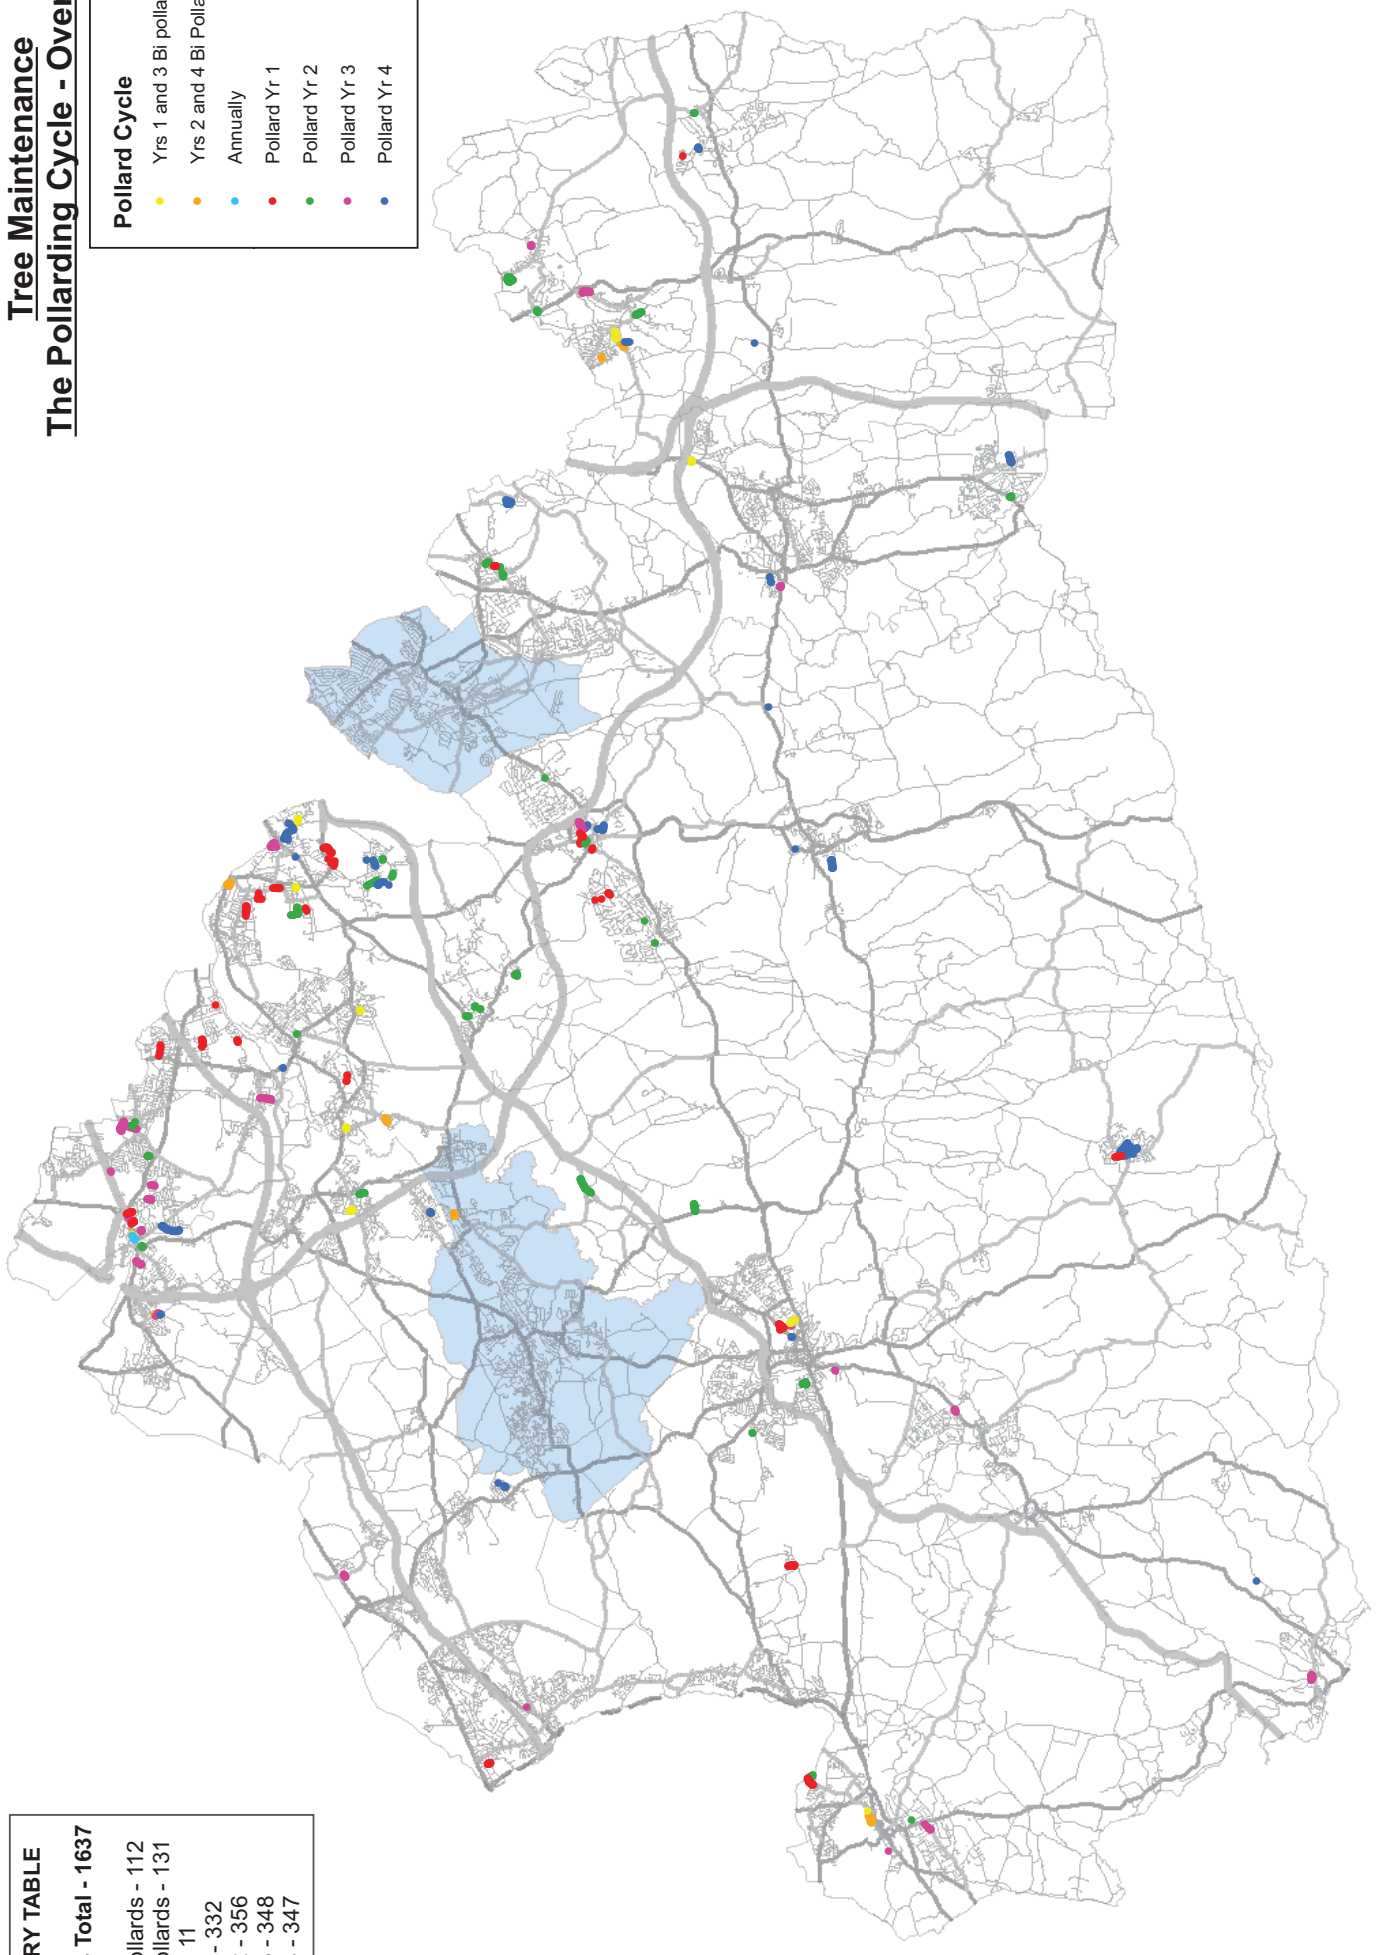

Tree Maintenance The Pollarding Cycle - Overview

SUMMARY TABLE

Pollards Total - 1637
1/3 Bi Pollards - 112
2/4 Bi Pollards - 131
Annually - 11
Pollard 1 - 332
Pollard 2 - 356
Pollard 3 - 348
Pollard 4 - 347