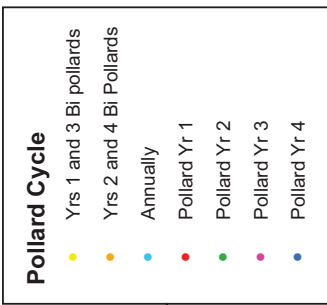

Tree Maintenance The Pollarding Cycle - Overview

SUMMARY TABLE

Pollards Total - 1637
1/3 Bi Pollards - 112
2/4 Bi Pollards - 131
Annually - 11
Pollard 1 - 332
Pollard 2 - 356
Pollard 3 - 348
Pollard 4 - 347